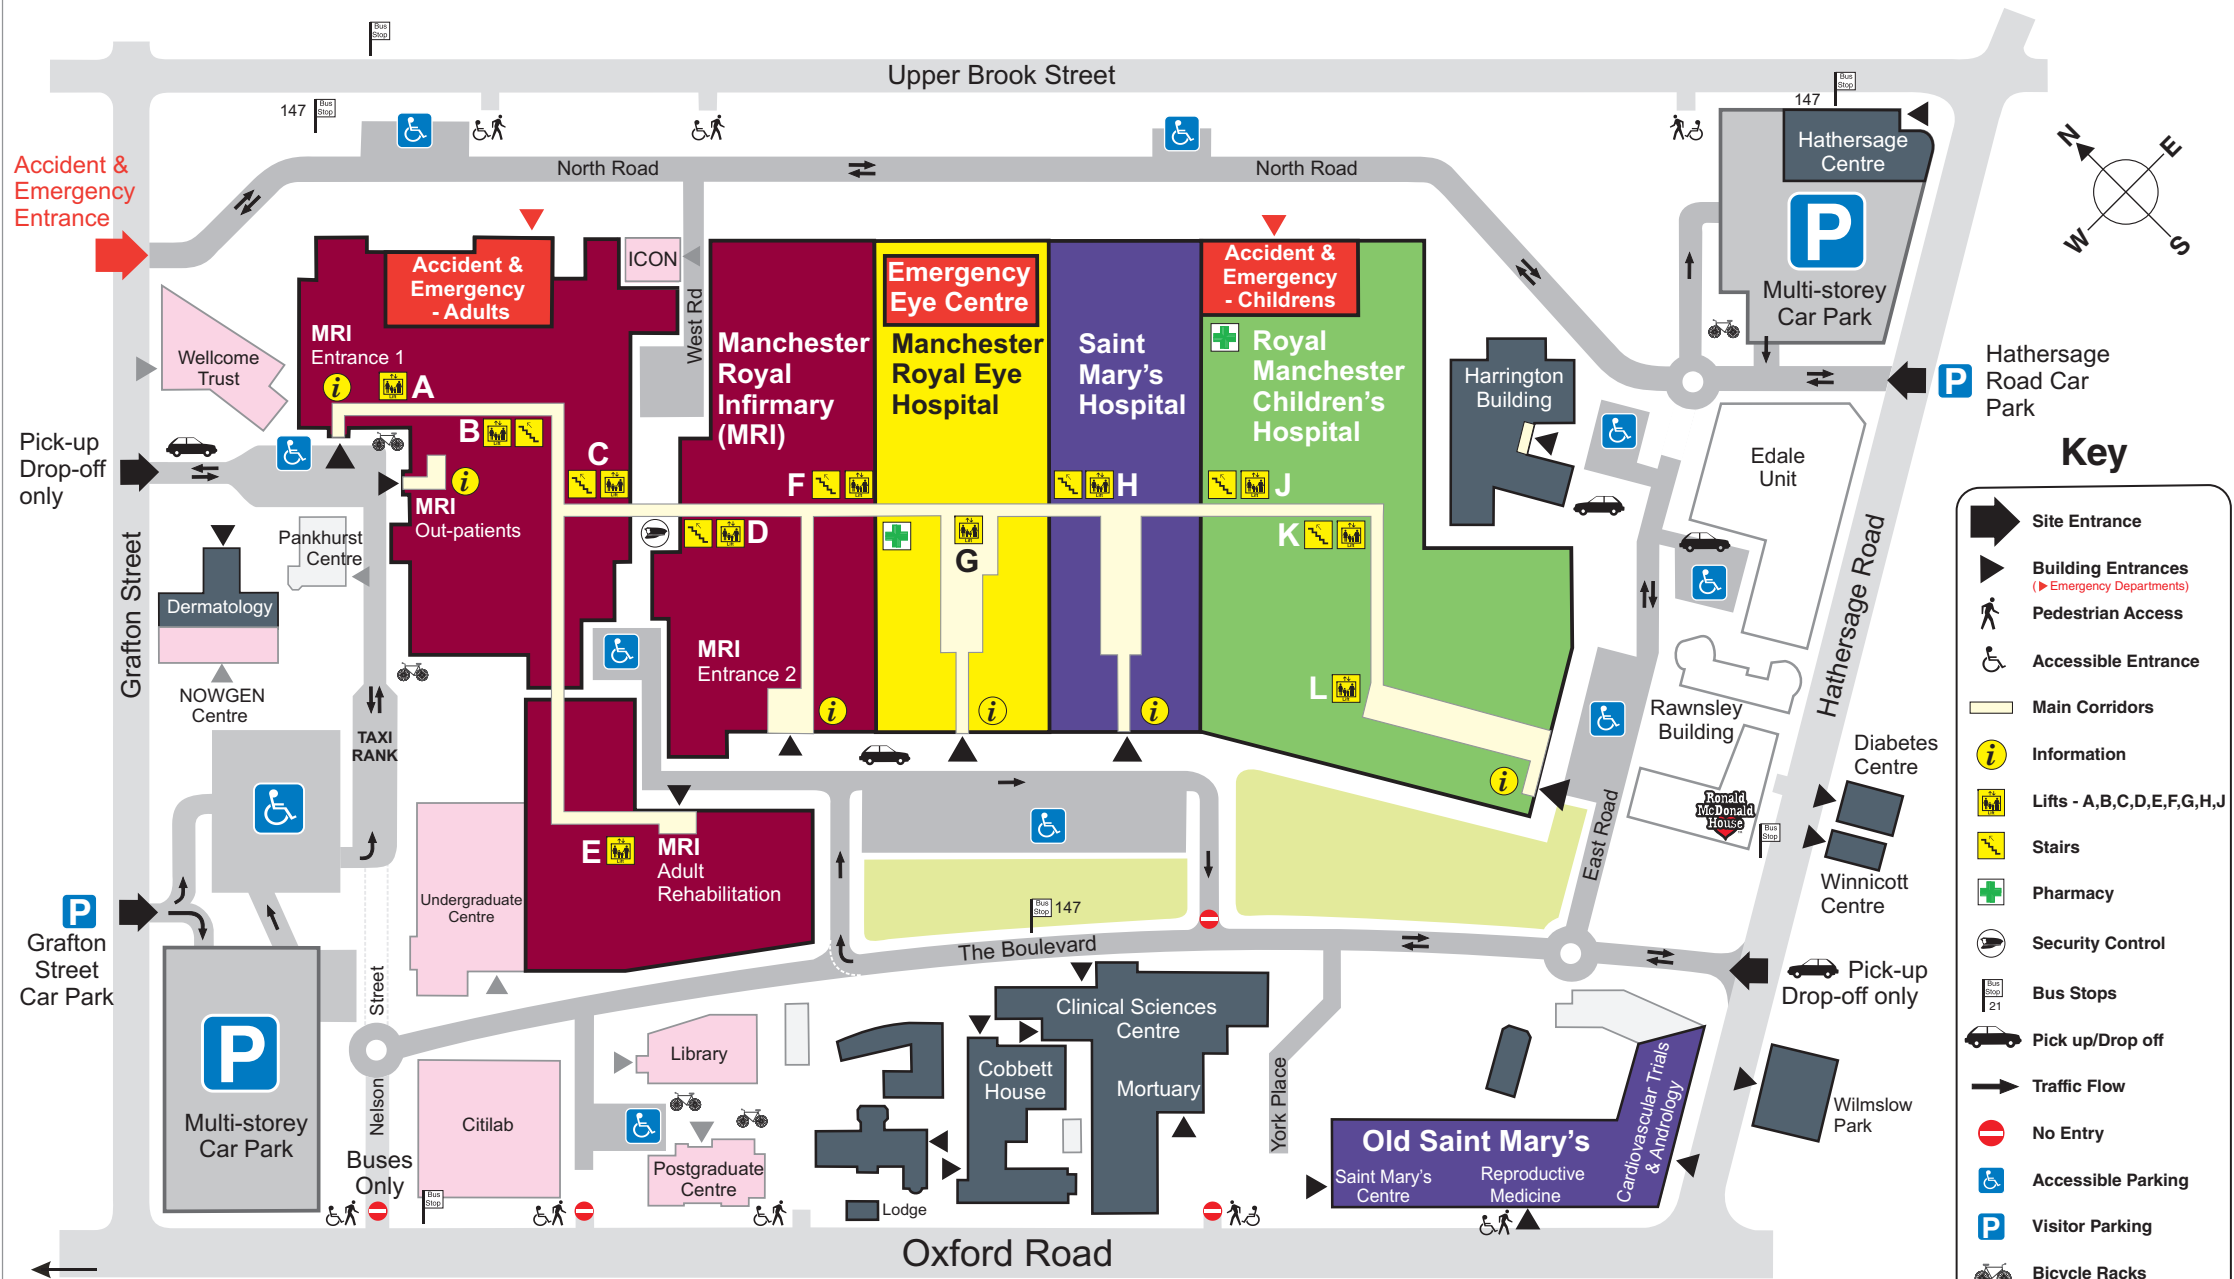

Central Manchester University Hospitals

Central Manchester University Hospitals NHS Foundation Trust, Oxford Road, Manchester M13 9WL. Website: www.cmft.nhs.uk

Tel: 0161 276 1234

Key

- Site Entrance
- Building Entrances
 Emergency Departments
- Pedestrian Access
- Accessible Entrance
- Main Corridors
- Information
- Lifts - A,B,C,D,E,F,G,H,J
- Stairs
- Pharmacy
- Security Control
- Bus Stops
- Pick up/Drop off
- Traffic Flow
- No Entry
- Accessible Parking
- Visitor Parking
- Bicycle Racks
- No photographs without permission

To City Centre 1.5 miles