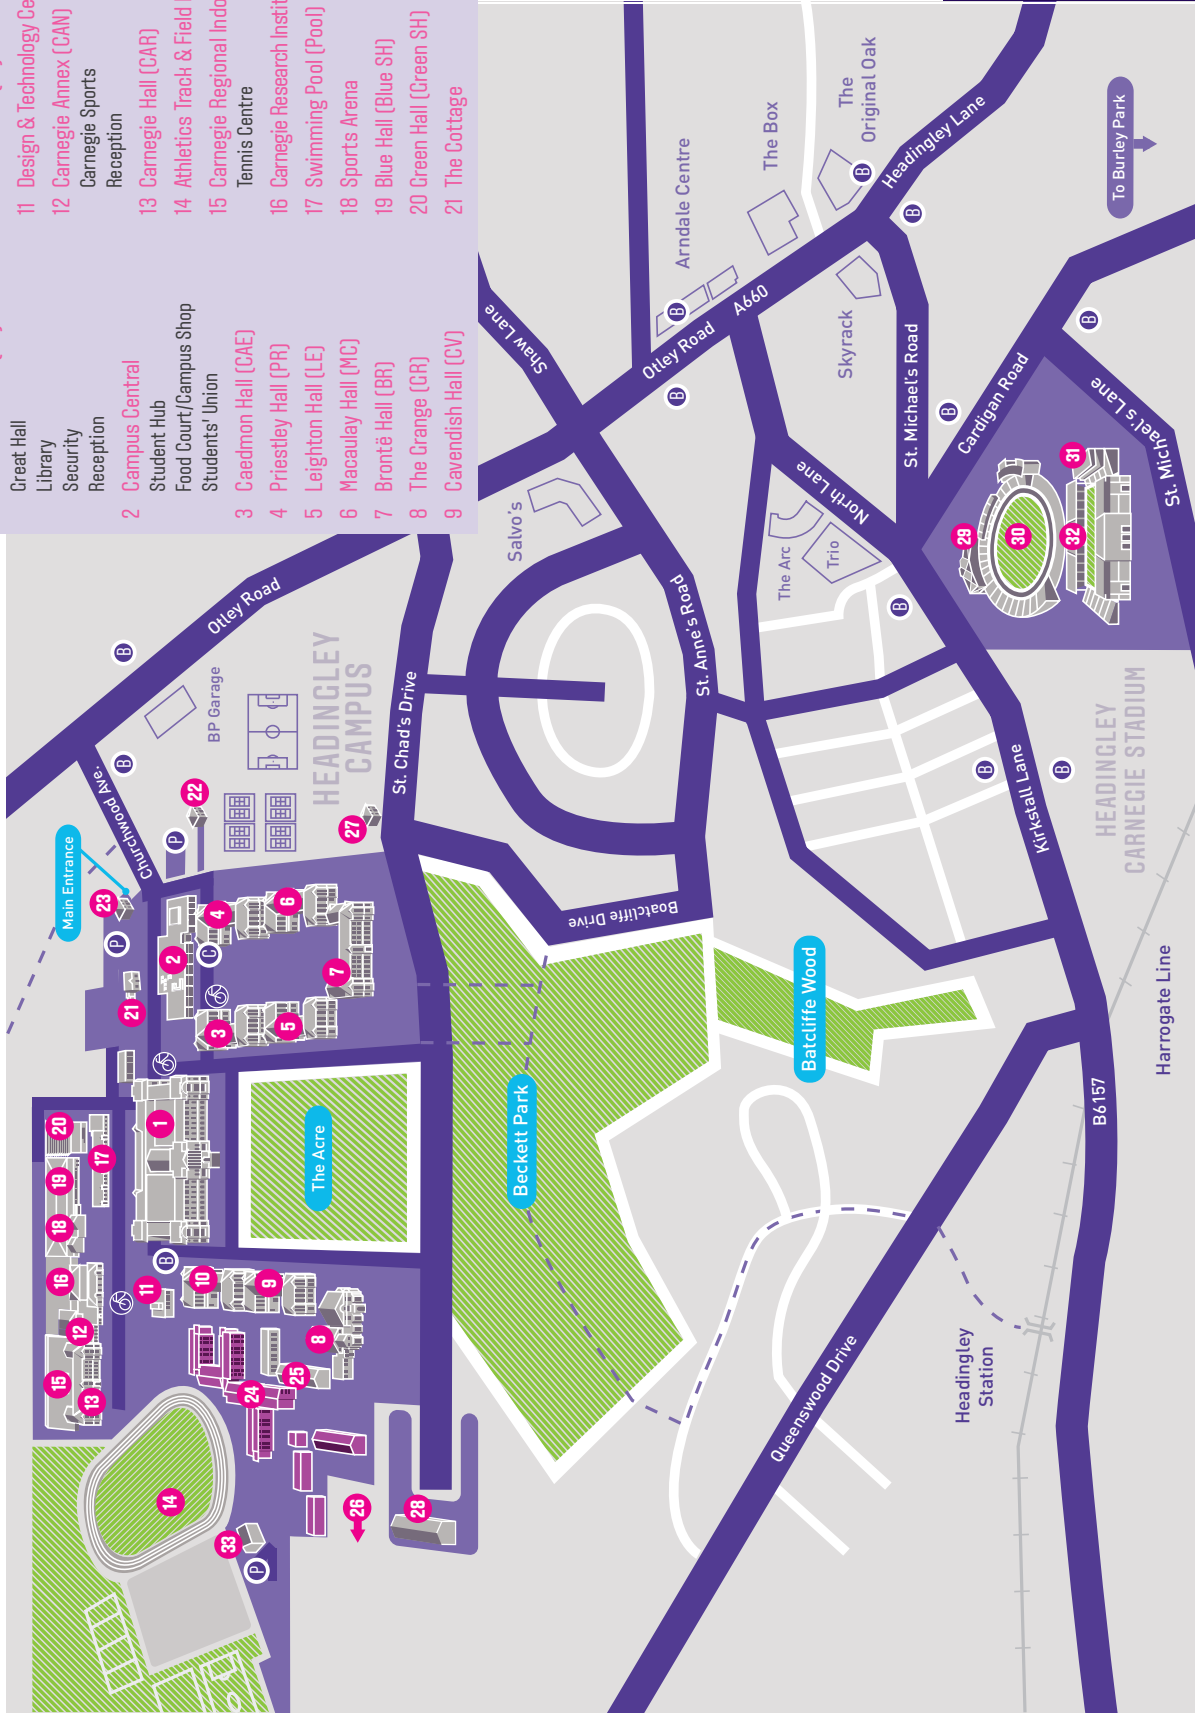

Map Key

- Train Station
- Leeds Bus Station /National Express
- Car Parking
- Cycle Parking
- Bus Stop
- Student Hub

City Campus

- 1 Leslie Silver Building (LSB)
Sheila Silver Library
Coffee Shop
Security
Reception
- 2 Woodhouse Building (WH)
Students' Union
Gym/Fitness Centre (4th Floor)
- 3 Portland Building (PD)
Campus Shop
- 4 Calverley Building (CL)
- 5 Old Broadcasting House (OBH)
- 6 Broadcasting Place - Humanities Building (BPA)
Campus Shop
- 7 Broadcasting Place - Arts Building (BPB)
- 8 Queen Square
- 9 Queen Square House (QSH)
- 10 Northern Terrace (NT)
- 11 Rose Bowl (RB)
Student Hub
Food Court
- 12 Electric Press (EP)
- 13 Cloth Hall Court (CHC)
Coffee Shop
- 14 The Wellness Centre - 10 Queen Square

Map Key

- Train Station
- Car Parking
- Cycle Parking
- Bus Stop
- Student Hub

Headingley Campus

- | | | |
|---|--|--|
| 1 James Graham (JG)
Great Hall
Library
Security
Reception | 10 Fairfax Hall (FF)
Design & Technology Centre (DT)
12 Carnegie Annex (CAN)
Carnegie Sports
Reception | 22 Churchwood
23 North Lodge
24 Carnegie Village
25 The Coach House (CH)
26 Landscape Resource Centre &
Experimental Gardens (LL) |
| 2 Campus Central
Student Hub
Food Court/Campus Shop
Students' Union | 13 Carnegie Hall (CAR)
14 Athletics Track & Field Facilities
15 Carnegie Regional Indoor
Tennis Centre | 27 South Lodge
28 Queenswood
29 Carnegie Pavilion (CPV)
30 Yorkshire Cricket Ground |
| 3 Caedmon Hall (CAE)
4 Priestley Hall (PR)
5 Leighton Hall (LE)
6 Macaulay Hall (MC)
7 Brontë Hall (BR)
8 The Grange (GR)
9 Cavendish Hall (CV) | 16 Carnegie Research Institute (CRI)
17 Swimming Pool (Pool)
18 Sports Arena
19 Blue Hall (Blue SH)
20 Green Hall (Green SH)
21 The Cottage | 31 Carnegie Stand (HCS)
32 Leeds Rugby
33 Changing Pavilion |