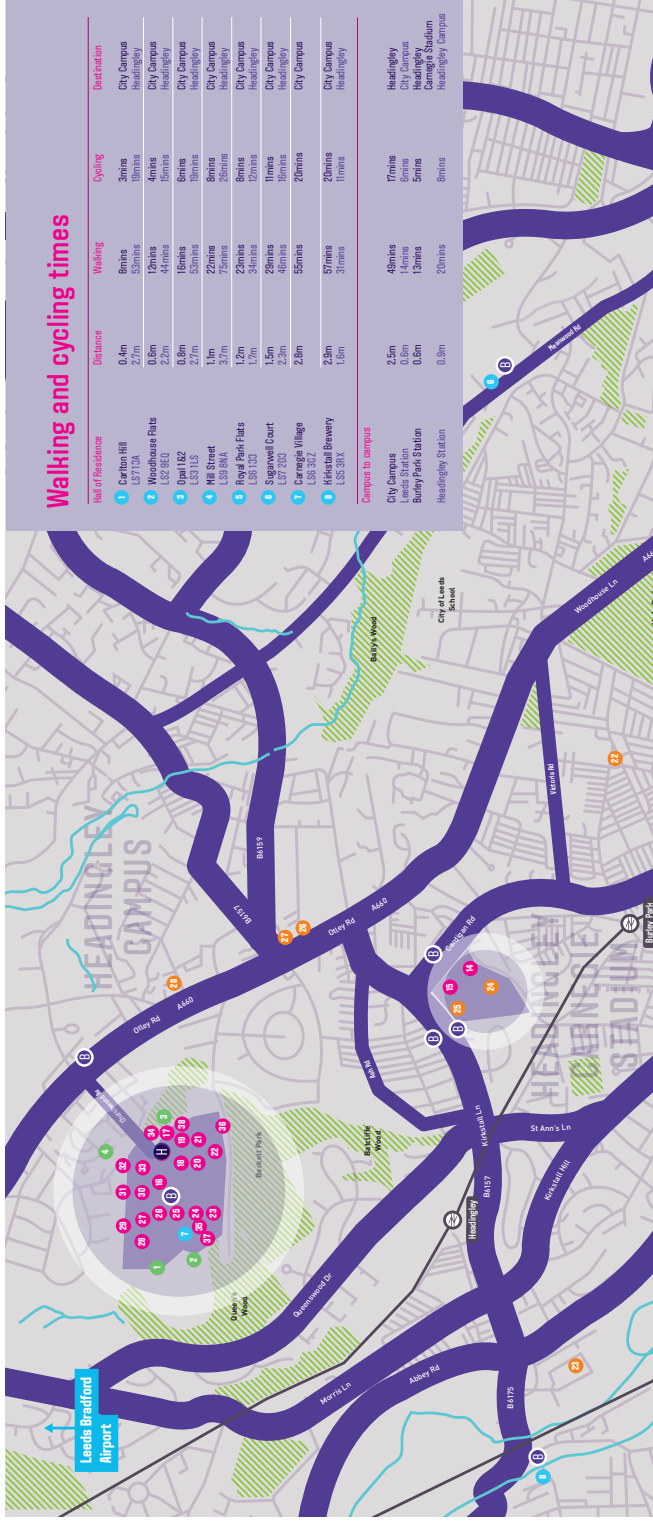

Our Accommodation

- 1 Carlton Hill
- 2 Woodhouse Flats
- 3 Opal 1&2
- 4 Mill Street
- 5 Royal Park Flats
- 6 Sugarwell Court
- 7 Carnegie Village
- 8 Kirkstall Brewery

Our facilities

- 1 Athletics Track
- 2 Landscape Resource Centre & Experimental Gardens
- 3 Cash point – SU
- 4 Chaplaincy – Headingley
- 5 Chaplaincy – City
- 6 Velocampus Bike Hub
- 7 Cash point – LS
- 8 Cash point – RB
- 9 Leeds Central Library
- 10 Carrageworks Theatre
- 11 Millennium Square
- 12 D2 Academy
- 13 Morrisons – City
- 14 Leeds Arena
- 15 Leeds University
- 16 Brudenell Social Club
- 17 Hyde Park Picture House
- 18 Morrisons – Kirksstall
- 19 Leeds Rugby
- 20 Yorkshire County Cricket Club
- 21 Sainsbury's – Headingley
- 22 Post Office – Headingley
- 23 Cottage Road Cinema

Culture/Nightlife

- 1 Cockpit
- 2 Kirkgate Market
- 3 Northern Ballet
- 4 West Yorkshire Playhouse
- 5 HiFi Club
- 6 Victoria Quarter
- 7 Sainsbury's – City
- 8 The Grand Theatre
- 9 Post Office – City
- 10 The Light Shopping Centre
- 11 The Henry Moore Institute
- 12 Leeds Art Gallery
- 13 Leeds Town Hall

Walking and cycling times

Start of Residence	Distance	Walking	Cycling	Destination
1 Carlton Hill	0.4m	5mins	5mins	City Campus
2 Woodhouse Flats	0.5m	10mins	5mins	City Campus
3 Opal 1&2	2.2m	40mins	10mins	City Campus
4 Mill Street	0.8m	10mins	5mins	City Campus
5 Royal Park Flats	1.1m	15mins	5mins	City Campus
6 Sugarwell Court	1.2m	15mins	5mins	City Campus
7 Carnegie Village	1.7m	20mins	10mins	City Campus
8 Macaulay Hall	2.5m	30mins	15mins	City Campus
9 Brontë Hall	2.6m	30mins	15mins	City Campus
10 The Grange	1.6m	20mins	10mins	City Campus
11 Leslie Silver Building	0.5m	10mins	5mins	Headingley
12 Woodhouse Building	0.6m	10mins	5mins	Headingley
13 Portland Building	0.6m	10mins	5mins	Headingley
14 Calverley Building	0.5m	10mins	5mins	Headingley