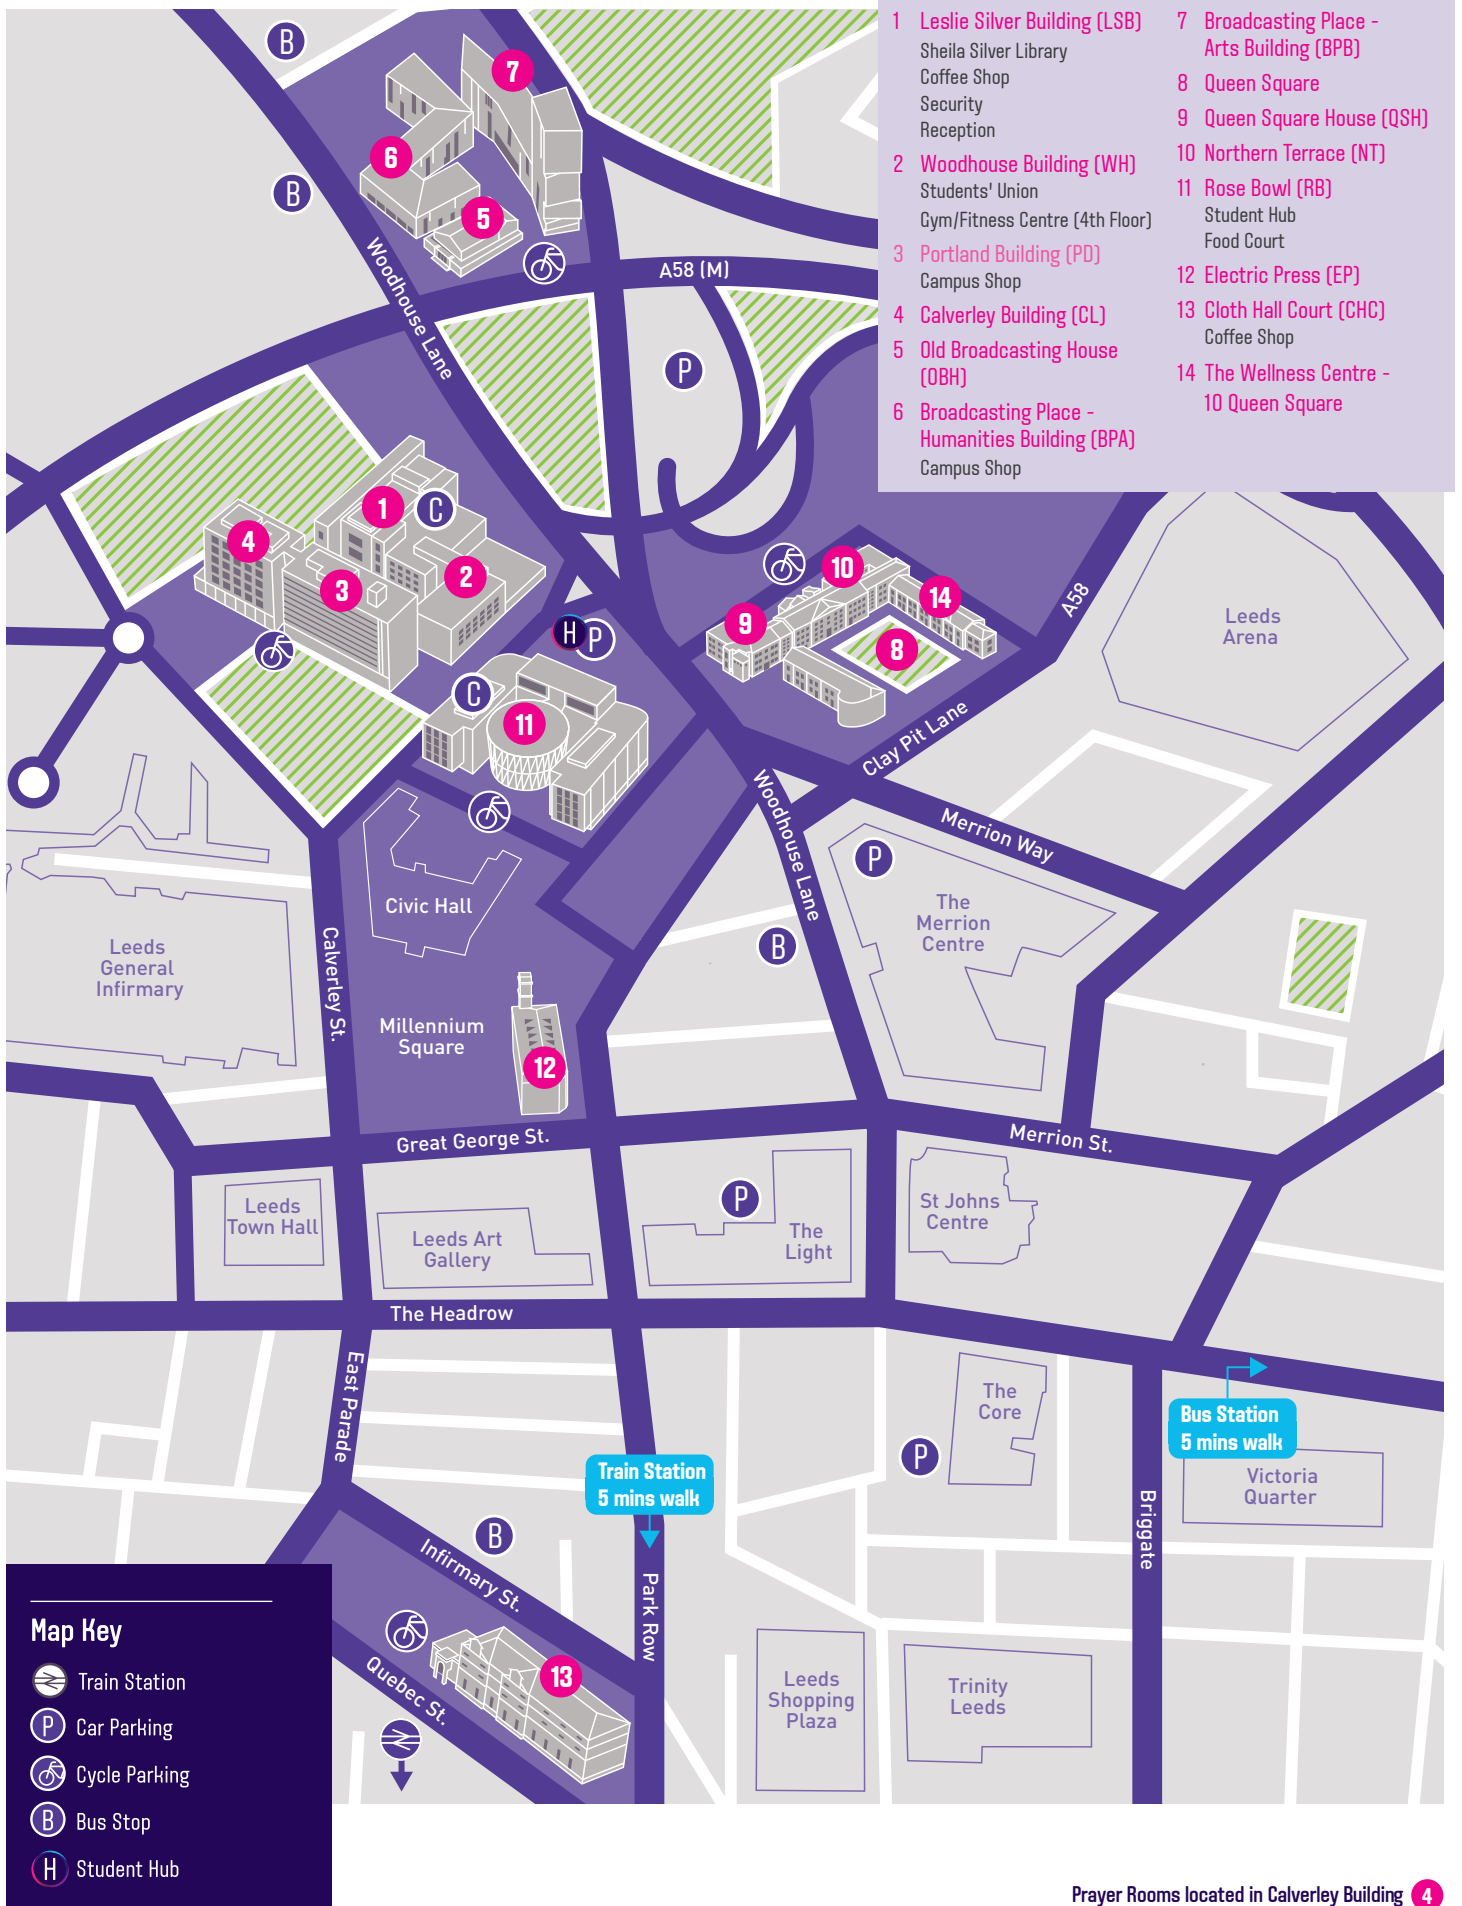

Culture/Nightlife

- 1 Cockpit
- 2 Kirkgate Market
- 3 Northern Ballet
- 4 West Yorkshire Playhouse
- 5 HiFi Club
- 6 Victoria Quarter
- 7 Sainsbury's – City
- 8 The Grand Theatre
- 9 Post Office – City
- 10 The Light Shopping Centre
- 11 The Henry Moore Institute
- 12 Leeds Art Gallery
- 13 Leeds Town Hall

Walking and cycling times

Start of Residence	Distance	Walking	Cycling	Destination
1 Carlton Hill	0.4m	5mins	5mins	City Campus
2 Woodhouse Flats	0.5m	10mins	5mins	City Campus
3 Opal 1&2	2.2m	40mins	10mins	City Campus
4 Mill Street	0.8m	10mins	5mins	City Campus
5 Royal Park Flats	1.1m	15mins	5mins	City Campus
6 Sugarwell Court	1.2m	15mins	5mins	City Campus
7 Carnegie Village	1.7m	20mins	10mins	City Campus
8 Macaulay Hall	2.5m	30mins	15mins	City Campus
9 Brontë Hall	2.6m	30mins	15mins	City Campus
10 The Grange	1.6m	20mins	10mins	City Campus
11 Leslie Silver Building	0.5m	10mins	5mins	Headingley
12 Woodhouse Building	0.6m	10mins	5mins	Headingley
13 Portland Building	0.6m	10mins	5mins	Headingley
14 Calverley Building	0.5m	10mins	5mins	Headingley

Map Key

- Train Station
- Leeds Bus Station /National Express
- Car Parking
- Cycle Parking
- Bus Stop
- Student Hub

City Campus

- 1 Leslie Silver Building (LSB)
Sheila Silver Library
Coffee Shop
Security
Reception
- 2 Woodhouse Building (WH)
Students' Union
Gym/Fitness Centre (4th Floor)
- 3 Portland Building (PD)
Campus Shop
- 4 Calverley Building (CL)
- 5 Old Broadcasting House (OBH)
- 6 Broadcasting Place - Humanities Building (BPA)
Campus Shop
- 7 Broadcasting Place - Arts Building (BPB)
- 8 Queen Square
- 9 Queen Square House (QSH)
- 10 Northern Terrace (NT)
- 11 Rose Bowl (RB)
Student Hub
Food Court
- 12 Electric Press (EP)
- 13 Cloth Hall Court (CHC)
Coffee Shop
- 14 The Wellness Centre - 10 Queen Square