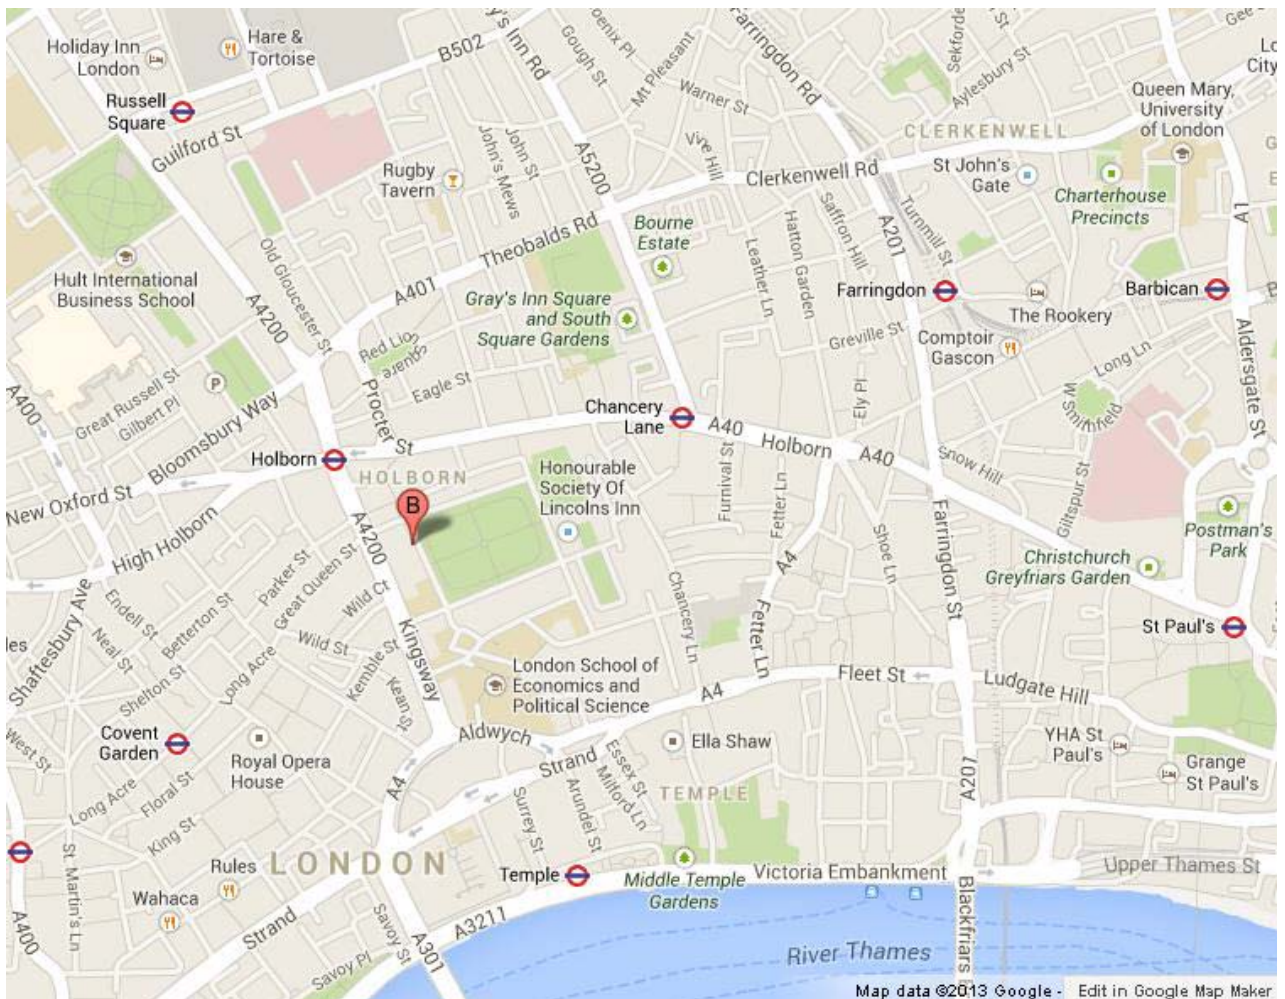

The Royal College of Radiologists

Directions from Holborn Underground

Exit the tube station and turn left to walk down Kingsway. Turn left on Remnant Street, which leads into Lincoln's Inn Fields.

63 Lincoln's Inn Fields is on the right as you enter from Remnant Street.

The nearest bicycle hire docking station is in Sardinia Street, adjacent to Lincoln's Inn Fields.