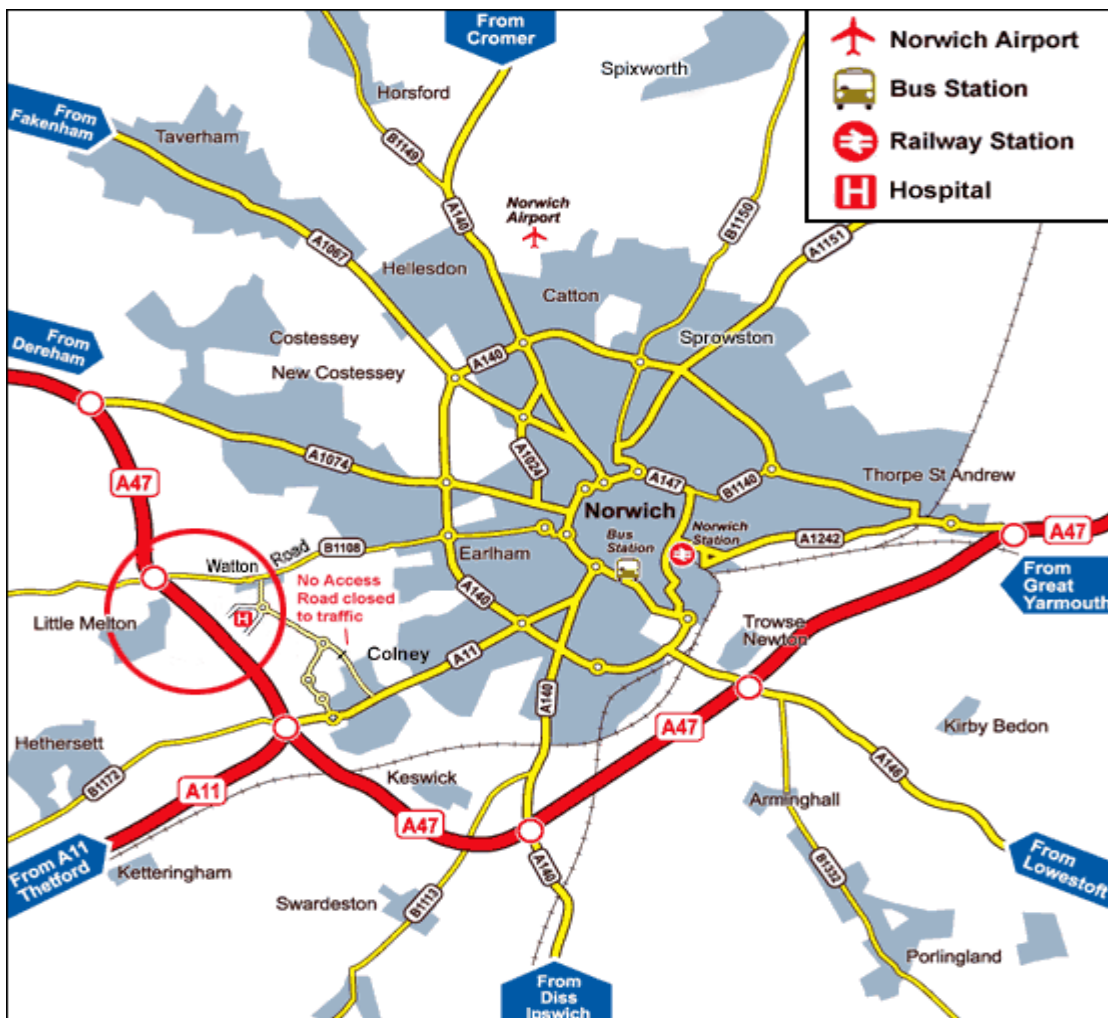

Norwich Radiology Academy, Cotman Centre, Colney Lane, Norwich, NR4 7UB
Telephone: 01603 286140 Fax 01603 286146 www.nnuh.nhs.uk/nra

The Radiology Academy is based in the Cotman Centre (formerly IFR3) on the Norwich Research Park; less than 10 minutes walk from the Norfolk and Norwich University Hospital (NNUH) and the University of East Anglia (UEA).

Main Telephone Number: **01603 286140**

Travelling by car from the A47 take the B1108 (Watton Road) towards Norwich. At the traffic lights turn right, into Colney Lane, this will be signposted to the hospital. Instead of continuing to the hospital take the first left at the next set of traffic lights. Turn immediately left again and follow the road around to the left. The Cotman Centre will be on your left. Follow the signs to the visitors car park, there are limited parking spaces at the centre and the car park does get full, spaces are available on a first come basis. It is therefore advisable to phone the Academy in advance if you will require parking.

The Academy is located on the second floor. There is a buzzer entry system, press the buzzer and someone will let you in and give you directions.