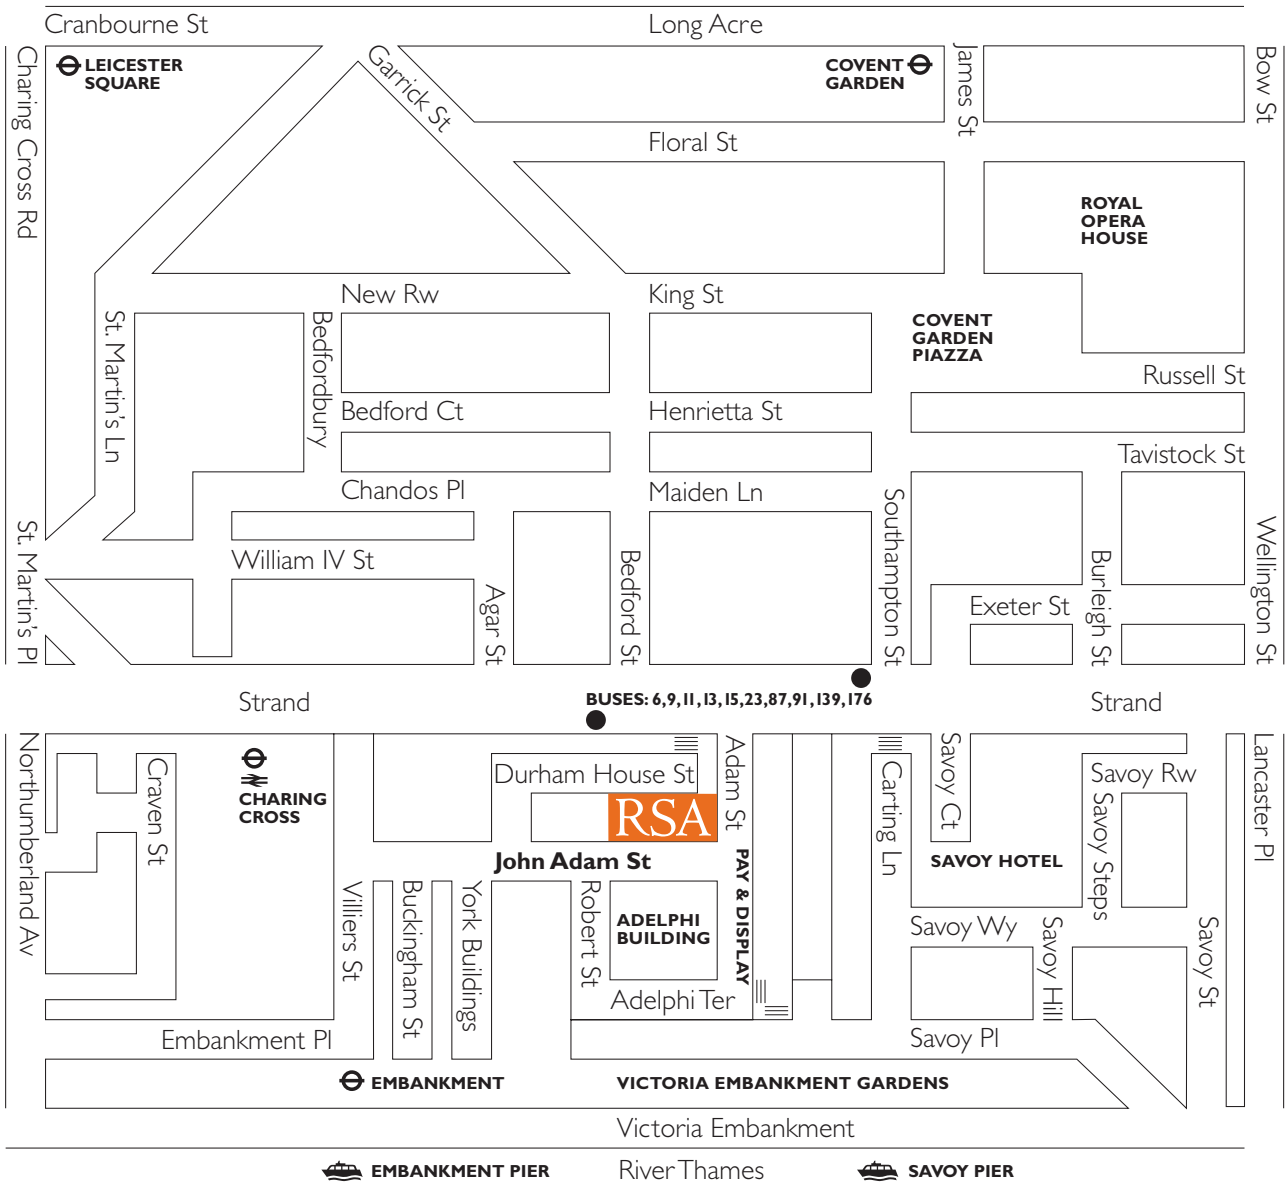

How to find the RSA

8 John Adam Street, London WC2N 6EZ

Telephone 020 7930 5115
www.theRSA.org